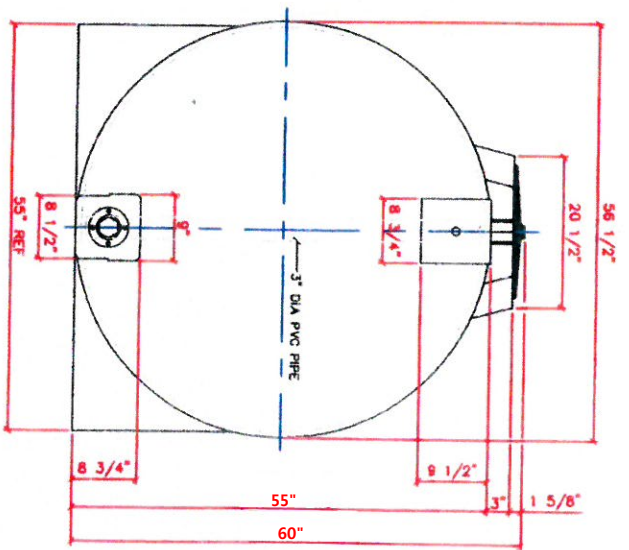

VIEW A

VIEW B

NOTE:  
ALL DIMENSIONS ARE IN INCHES UNLESS  
OTHERWISE SPECIFIED

TITLE:  
**1000 IMPERIAL GALLON  
LEC TANK**

DWG NO: 40994  
APPROVED BY: MR. CASEY SANREGRET  
SCALE: 1:25