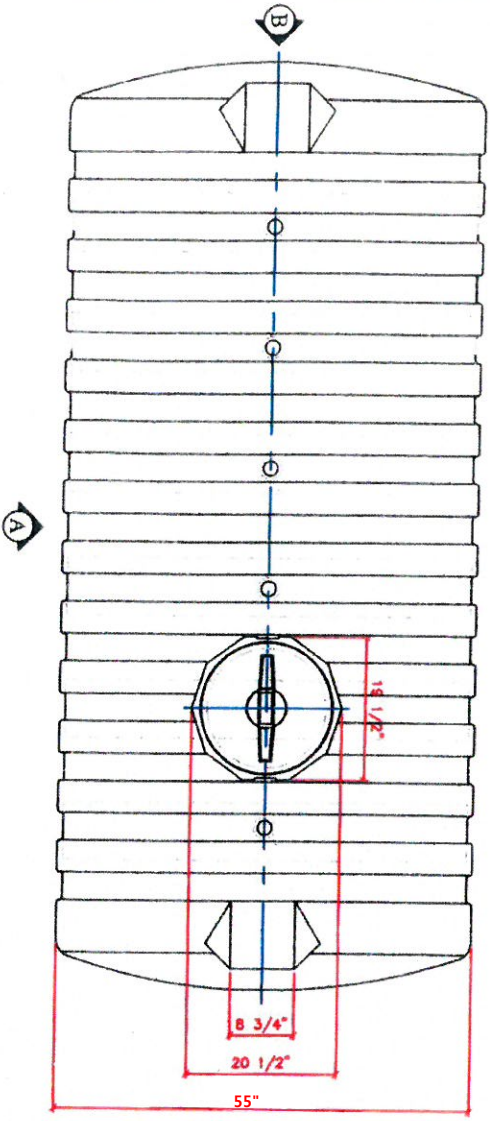

VIEW A

VIEW B

NOTE:  
ALL DIMENSIONS ARE IN INCHES UNLESS  
OTHERWISE SPECIFIED

TITLE:  
**1000 IMPERIAL GALLON  
LEC TANK**

DWG NO: 40994  
APPROVED BY: MR. CASEY SANREGRET  
SCALE: 1:25