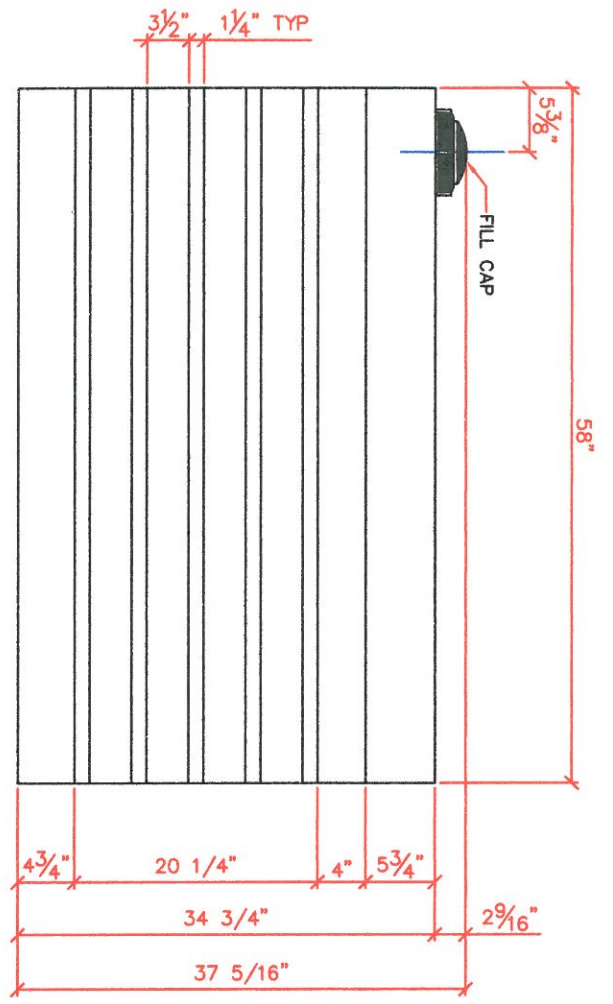

VIEW A

VIEW B

NOTE:  
ALL DIMENSIONS ARE IN INCHES UNLESS  
OTHERWISE SPECIFIED

TITLE:  
**180 IMPERIAL GALLON  
WH TANK**

DWG NO: 41124	APPROVED BY: MR. CASEY SANREGRET	REV
SCALE: 1:16		