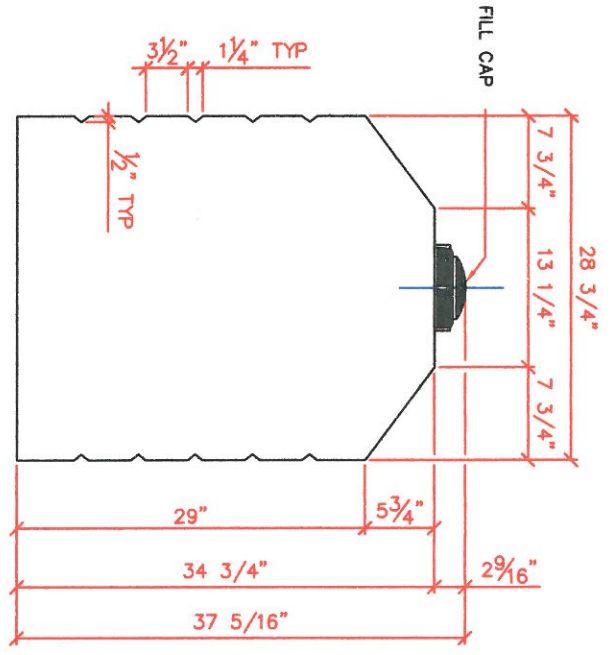

VIEW A

VIEW B

NOTE:  
ALL DIMENSIONS ARE IN INCHES UNLESS  
OTHERWISE SPECIFIED

TITLE:  
**180 IMPERIAL GALLON  
WH TANK**

DWG NO: 41124	APPROVED BY: MR. CASEY SANREGRET	REV
SCALE: 1:16		