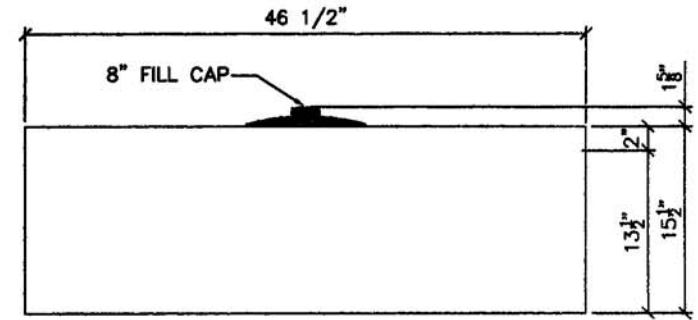

VIEW A

VIEW B

NOTE:
ALL DIMENSIONS ARE IN INCHES UNLESS OTHERWISE SPECIFIED

**160 IMPERIAL GALLON
LOW PROFILE TANK**

DWG NO:		REV
SCALE: 1:16		