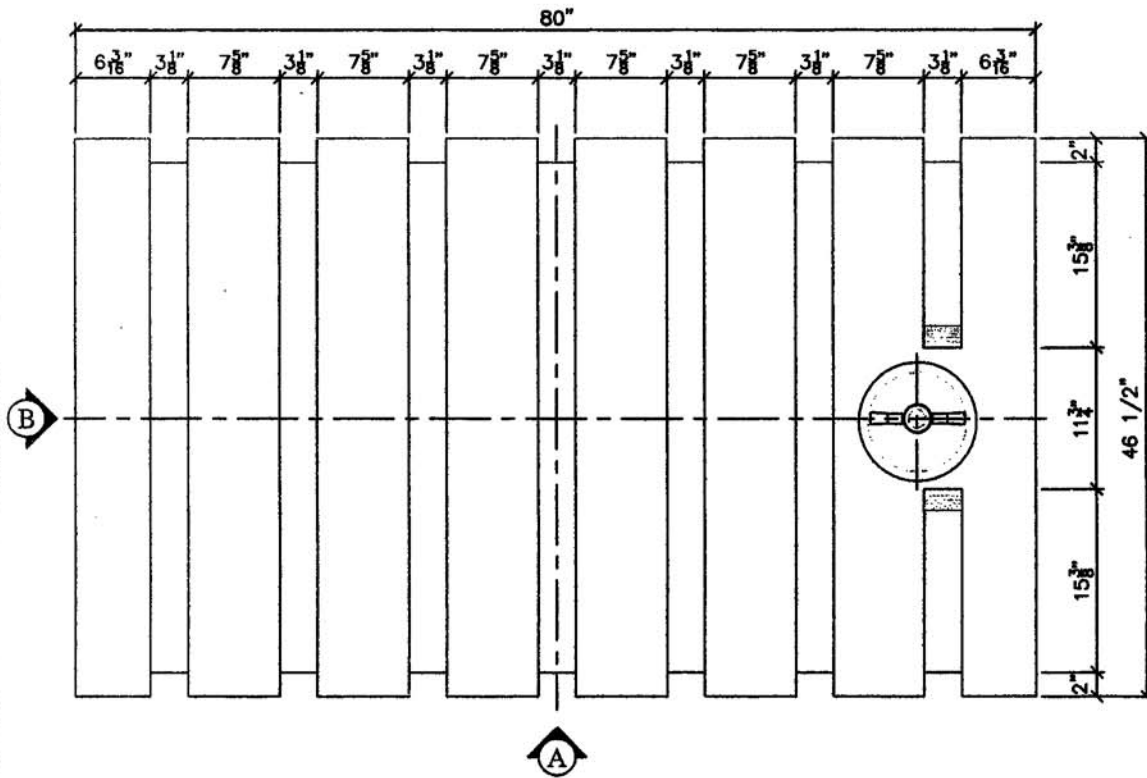

VIEW A

VIEW B

NOTE:
ALL DIMENSIONS ARE IN INCHES UNLESS OTHERWISE SPECIFIED

**160 IMPERIAL GALLON
LOW PROFILE TANK**

DWG NO:		REV
SCALE: 1:16		