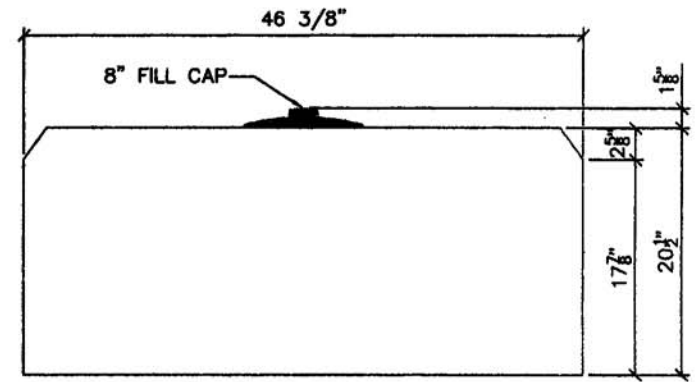

VIEW A

VIEW B

NOTE:
ALL DIMENSIONS ARE IN INCHES UNLESS OTHERWISE SPECIFIED

**230 IMPERIAL GALLON
LOW PROFILE TANK**

DWG NO:		REV
SCALE: 1:16		