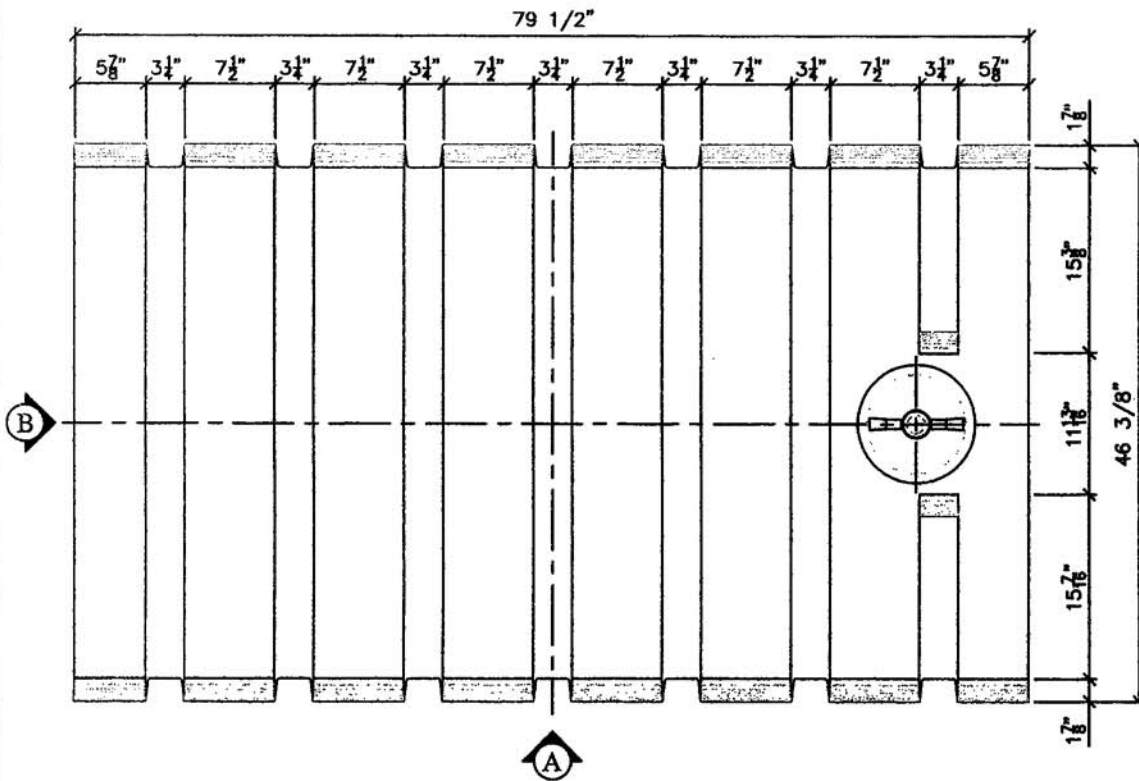

VIEW A

VIEW B

NOTE:
ALL DIMENSIONS ARE IN INCHES UNLESS OTHERWISE SPECIFIED

**230 IMPERIAL GALLON
LOW PROFILE TANK**

DWG NO:		REV
SCALE: 1:16		