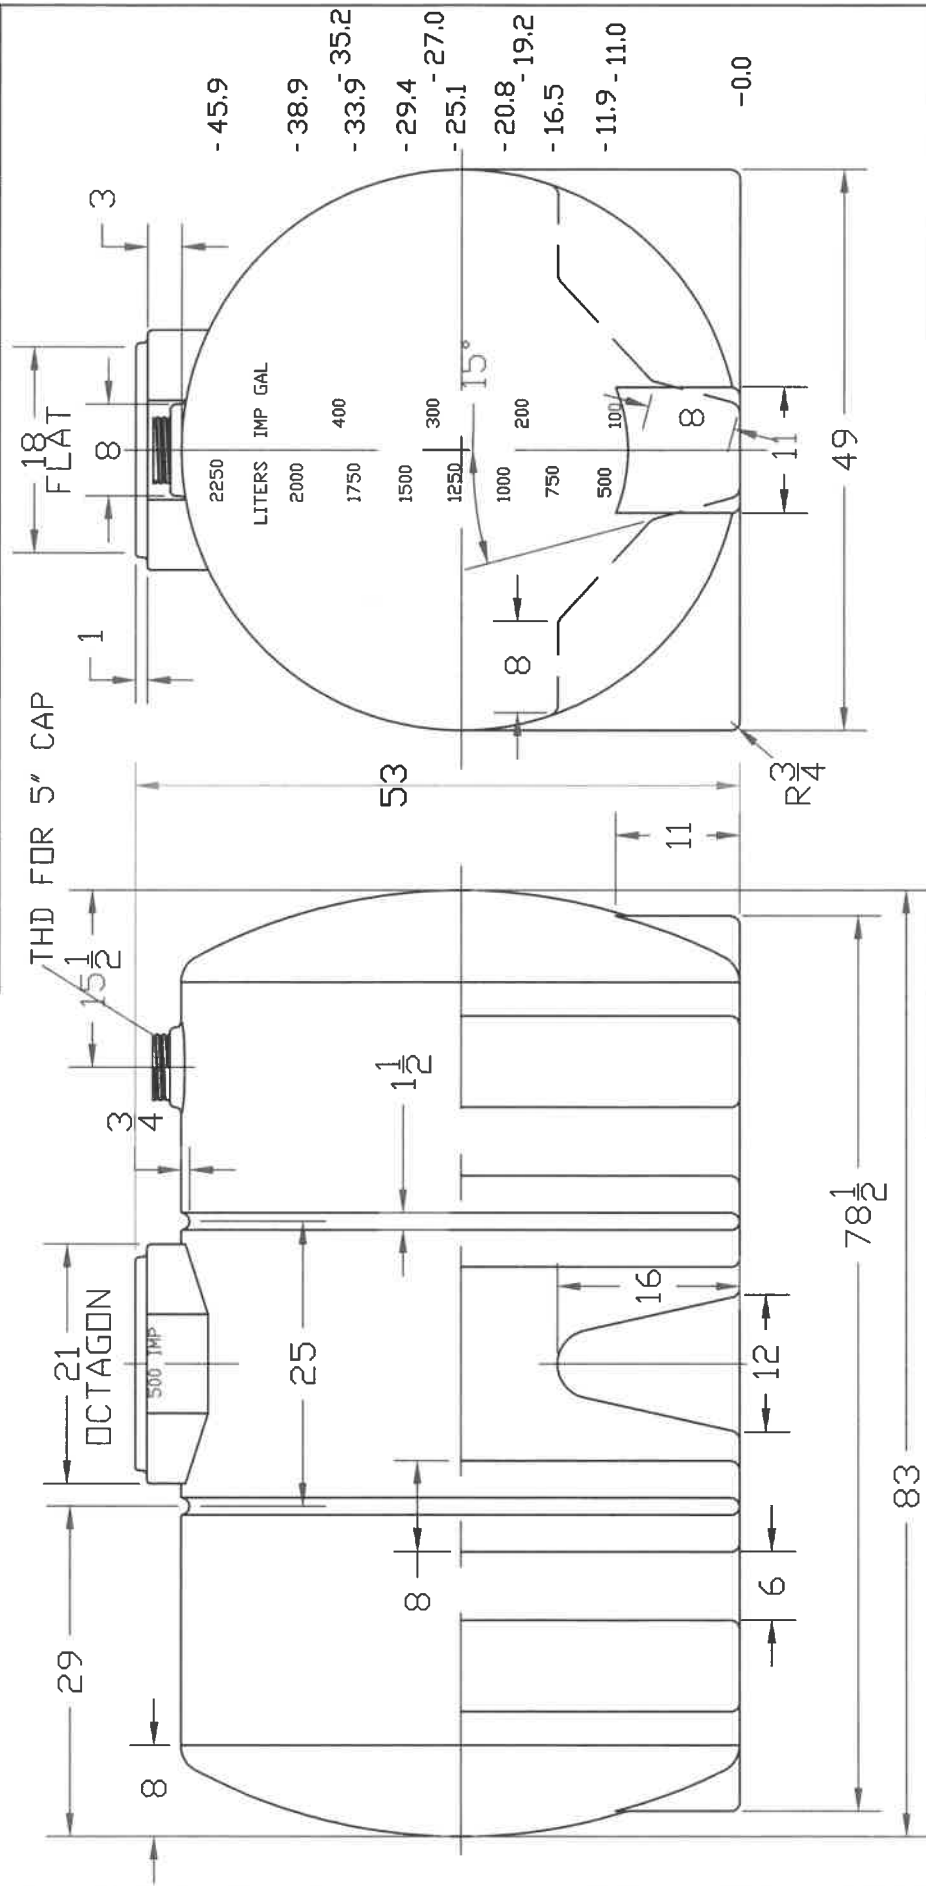

REVISIONS		
ZONE	REV	DESCRIPTION

NORWESCO ST. BONIFACIUS, MN		DWG NO. 41393	
500 IMPERIAL GALLON HORIZONTAL LEG TANK		REV	
JTP 07DEC00	SIZE A	FSCM NO.	SCALE 1/16
			SHEET