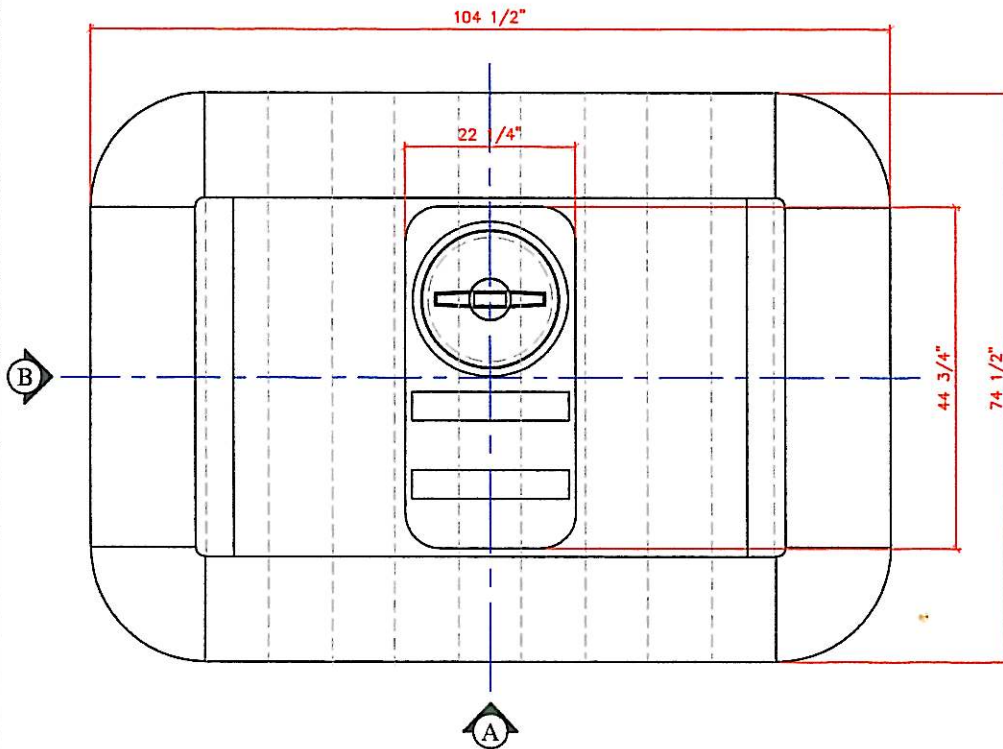

VIEW A

VIEW A

NOTE:  
ALL DIMENSIONS ARE IN INCHES UNLESS OTHERWISE SPECIFIED

TITLE: **950 IMPERIAL GALLON  
LEG TANK**

DWG NO: 42374

APPROVED BY:  
MR. CASEY SANREGRET

REV

SCALE: 1:25