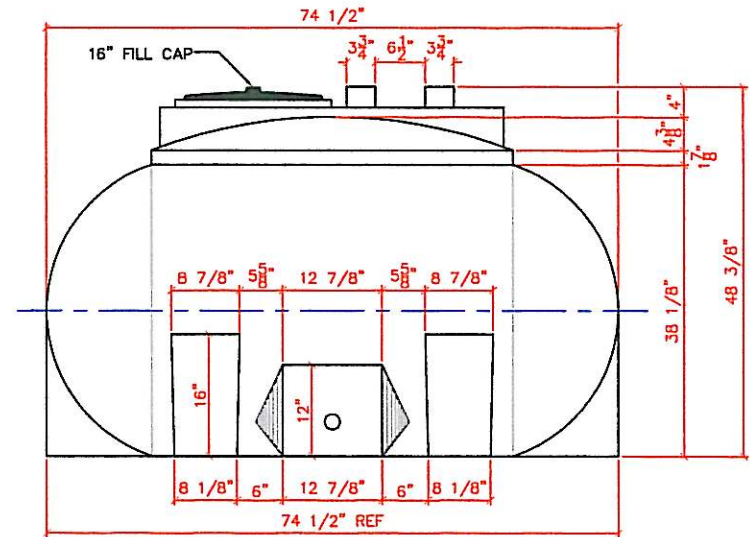

VIEW A

VIEW A

NOTE:  
ALL DIMENSIONS ARE IN INCHES UNLESS OTHERWISE SPECIFIED

TITLE: **950 IMPERIAL GALLON  
LEG TANK**

DWG NO: 42374

APPROVED BY:  
MR. CASEY SANREGRET

REV

SCALE: 1:25