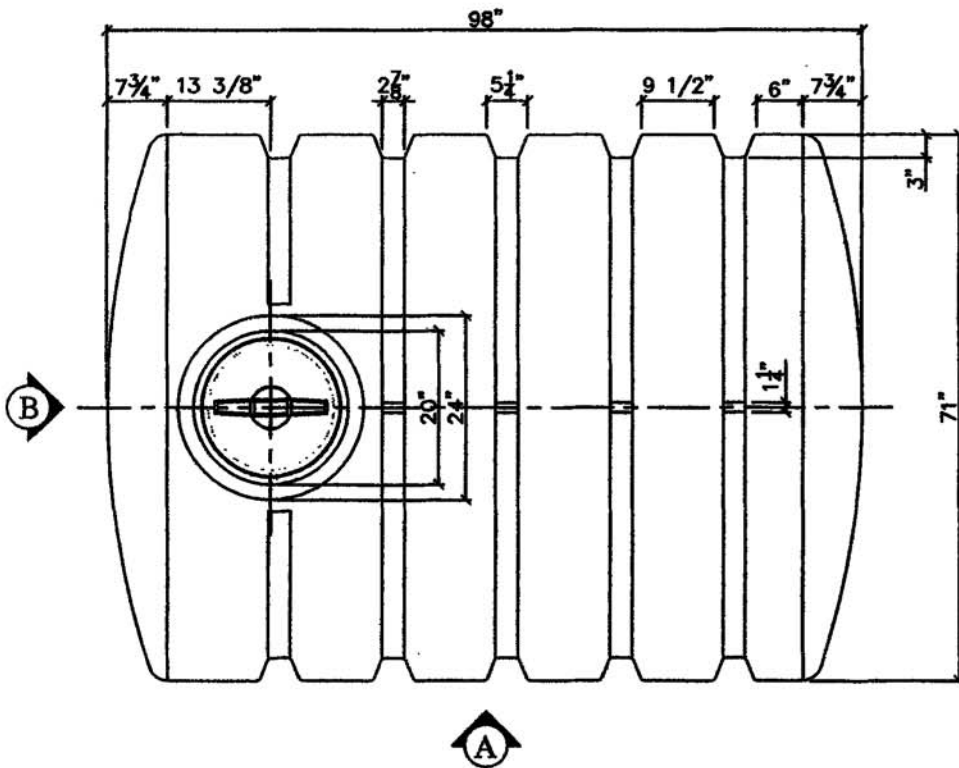

VIEW A

VIEW B

**NOTE:**  
ALL DIMENSIONS ARE IN INCHES UNLESS OTHERWISE SPECIFIED

**500 IMPERIAL GALLON  
LOW PROFILE TANK**

DWG NO:		REV
SCALE: 1:25		