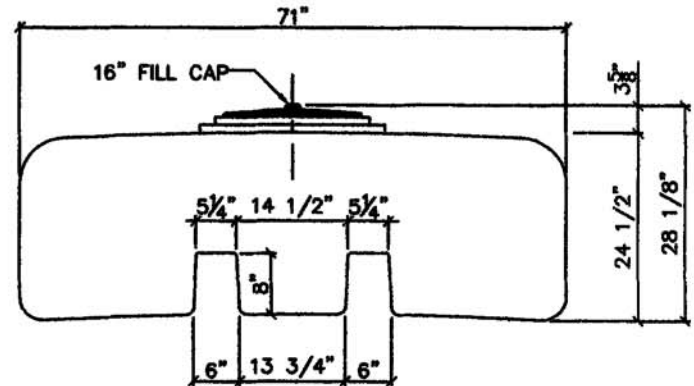

VIEW A

VIEW B

**NOTE:**  
ALL DIMENSIONS ARE IN INCHES UNLESS OTHERWISE SPECIFIED

**500 IMPERIAL GALLON  
LOW PROFILE TANK**

DWG NO:		REV
SCALE: 1:25		